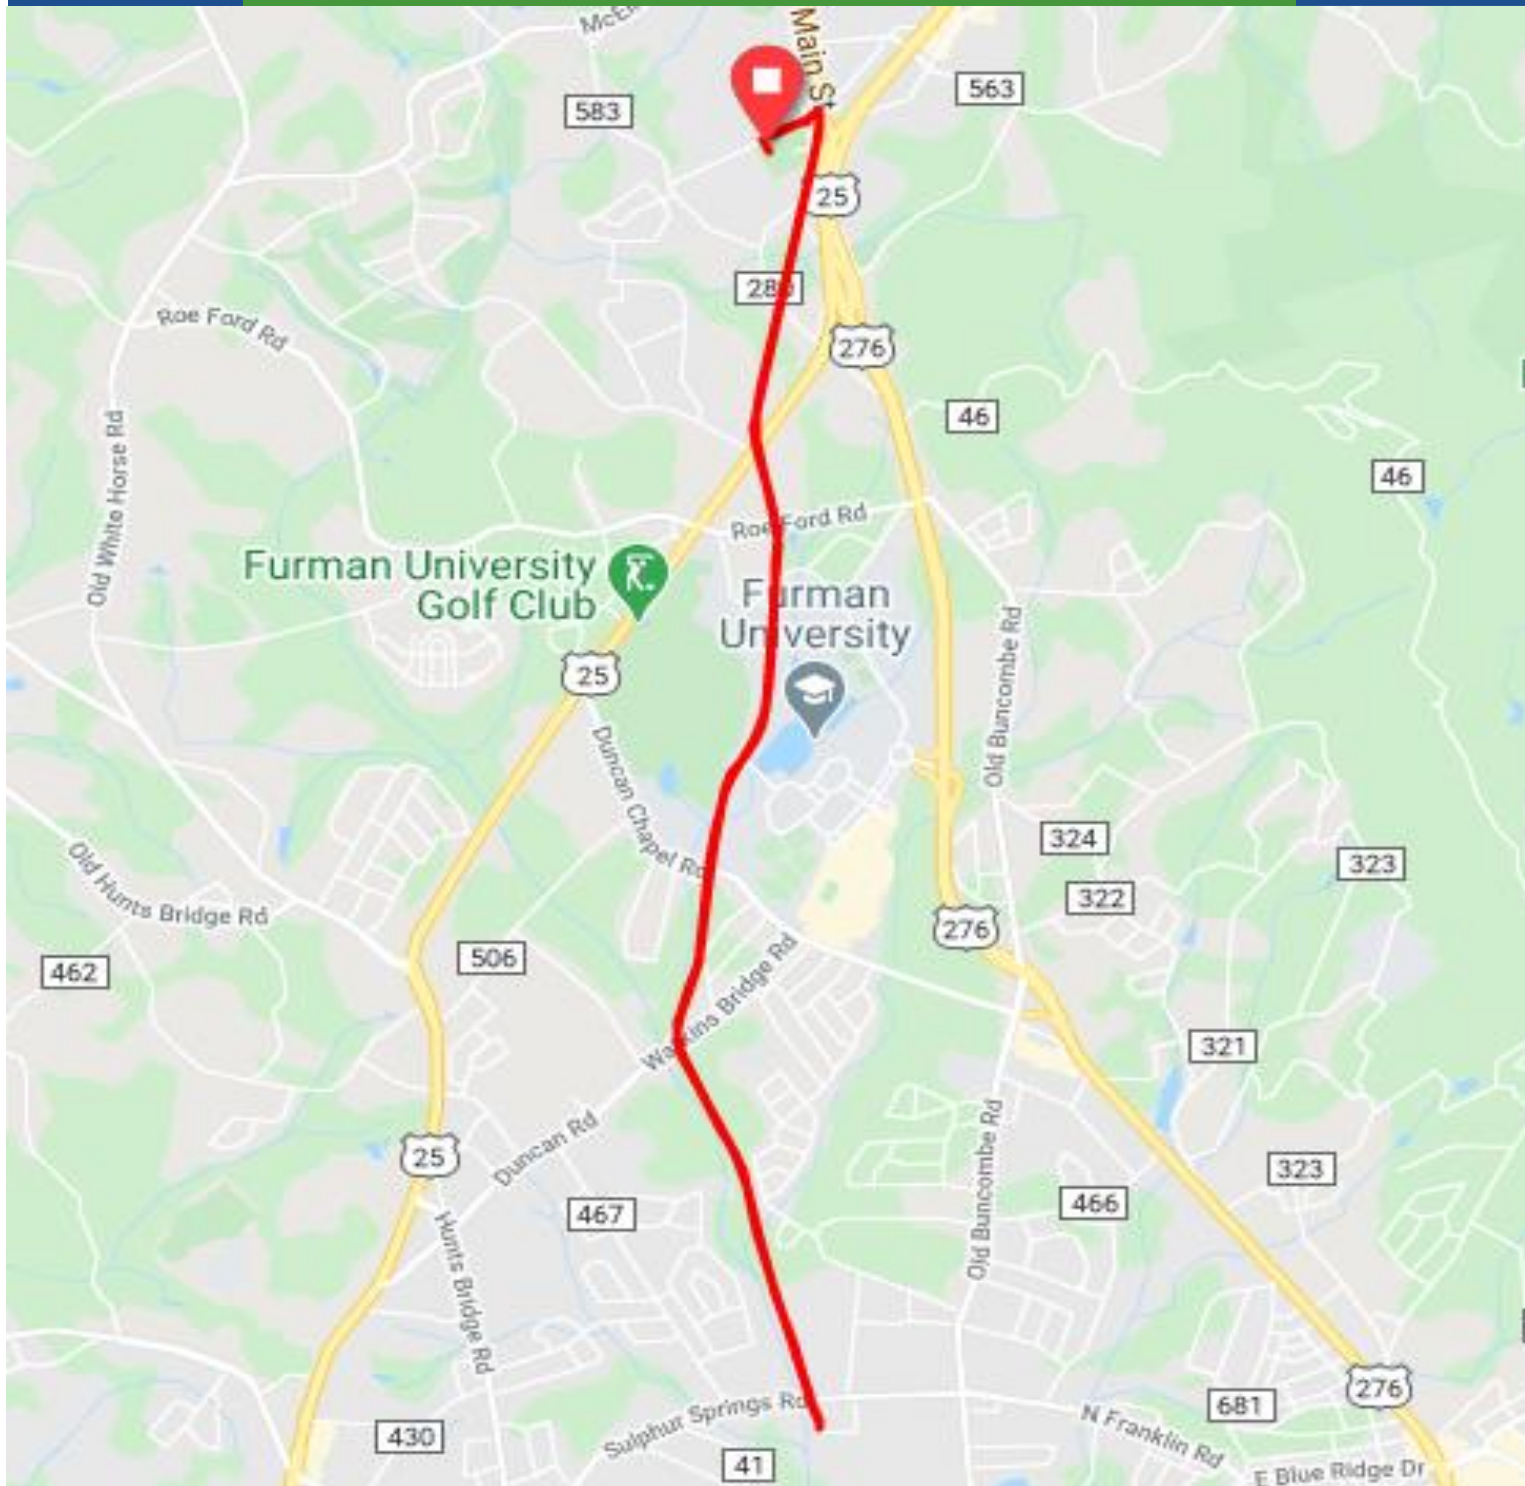

Mile	Action
0	Turn right onto Trailblazer Dr. to start
0.2	Turn right onto Old Buncombe Rd
0.2	Turn left
0.3	Sharp right onto Swamp Rabbit Trail
1.4	Take the pedestrian tunnel
8.4	Take the pedestrian tunnel
9.6	Sharp left toward Old Buncombe Rd
9.6	Turn right onto Old Buncombe Rd
9.6	Turn left onto Trailblazer Dr

Mile	Action

Mile	Action

Mile	Action

Cue sheet sponsored by

graceoutdoor.com

TRAILBLAZER PARK FOR SUSTAINABILITY

10 MILE FAMILY FUN RIDE

RIDE DEPARTS AT 9:00AM

PLEASE ARRIVE BY 8:30AM

Medical Emergency: 911
<http://www.wheelsformeals.com/>

SAG: 864-764-0942 LOST: SEE CALL SHEET
<https://ridewithgps.com/routes/37794938>